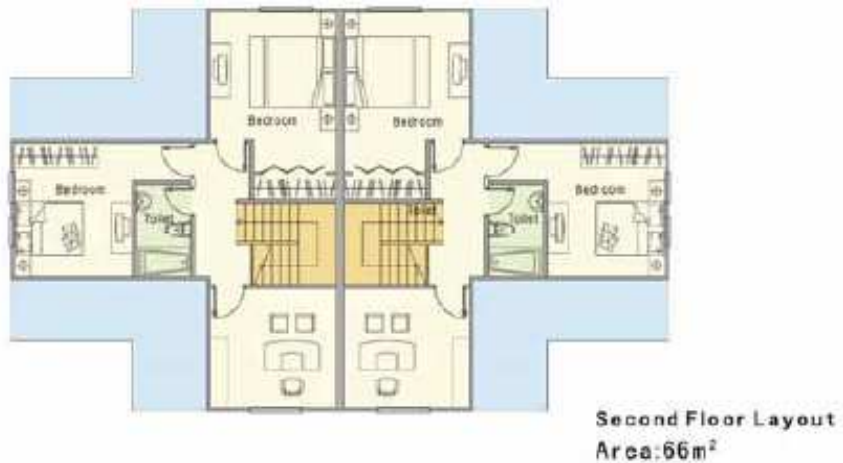

## **(130) Residential Houses Samples – Wholesale Euro FOB prices**

**Model: Acacia – 310.29 m2 Luxury House**

**310 m2 of Luxury living space priced at 83,900 Euro FOB**

**BUSINESS SUPPORT INTERNATIONAL**

**www.business-support.com**  
**info@business-support.com**

Model: Duplex – 151 m2 each of the 2 semi-detached houses = 302 m2 Total

Two semi detached houses, each of 151 m2 for 72,000 Euro FOB for the 302 m2 total

**Model: Gingko – 242 m2 of Luxury House**

**242 m2 of Luxury living space priced at 67,700 Euro FOB**

**First Floor Layout  
Area: 132m<sup>2</sup>**

**Second Floor Layout  
Area: 110m<sup>2</sup>**

**Model: Jarrah – 160 m2 of Luxury House on one level**

**Second Floor Layout  
Area:71m<sup>2</sup>**

**Model: Maple – 206 m2 of Luxury House**

**206 m2 of Luxury living space priced at 58,700 Euro FOB**

**First Floor Layout  
Area: 116m<sup>2</sup>**

**Second Floor Layout  
Area: 90m<sup>2</sup>**