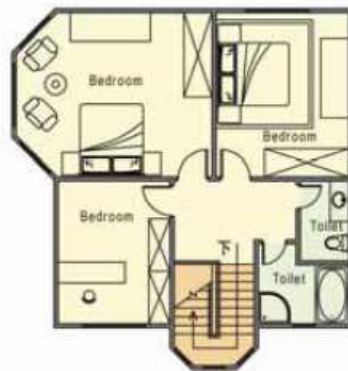

**Second Floor Layout  
Area:71m<sup>2</sup>**

**Model: Maple – 206 m2 of Luxury House**

**206 m2 of Luxury living space priced at 58,700 Euro FOB**

**First Floor Layout  
Area: 116m<sup>2</sup>**

**Second Floor Layout  
Area: 90m<sup>2</sup>**

**BUSINESS SUPPORT INTERNATIONAL**  
[www.business-support.com](http://www.business-support.com)  
[info@business-support.com](mailto:info@business-support.com)

**Model: Poplar – 302 m2 of Spacious Living on Three Floors**

**302 m2 of Spacious Living on Three Floors for 67,000 Euro FOB**

**First Floor Layout  
Area:122m<sup>2</sup>**

**Second Floor Layout  
Area:90m<sup>2</sup>**

**Third Floor Layout  
Area: 90m<sup>2</sup>**