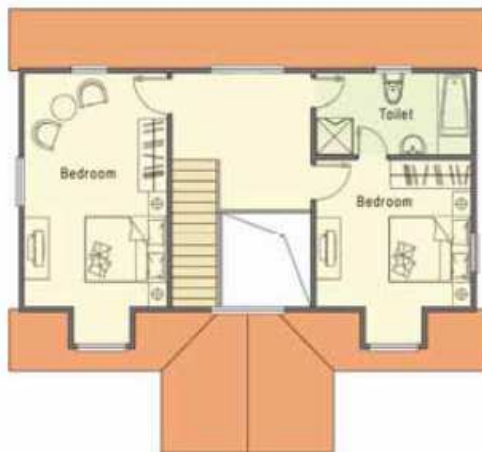

**Model: Gingko – 242 m2 of Luxury House**

**242 m2 of Luxury living space priced at 67,700 Euro FOB**

**First Floor Layout  
Area: 132m<sup>2</sup>**

**Second Floor Layout  
Area: 110m<sup>2</sup>**

**Model: Jarrah – 160 m2 of Luxury House on one level**

**160 m2 of Luxury living space priced at 43,000 Euro FOB**

**Model: Katrina – 171 m2 of Luxury Living space**

**171 m2 of Luxury Living space priced at 49,700 Euro FOB**

**First Floor Layout  
Area:100m<sup>2</sup>**

**Second Floor Layout  
Area:71m<sup>2</sup>**

**Model: Maple – 206 m2 of Luxury House**

**206 m2 of Luxury living space priced at 58,700 Euro FOB**

**First Floor Layout  
Area: 116m<sup>2</sup>**

**Second Floor Layout  
Area: 90m<sup>2</sup>**