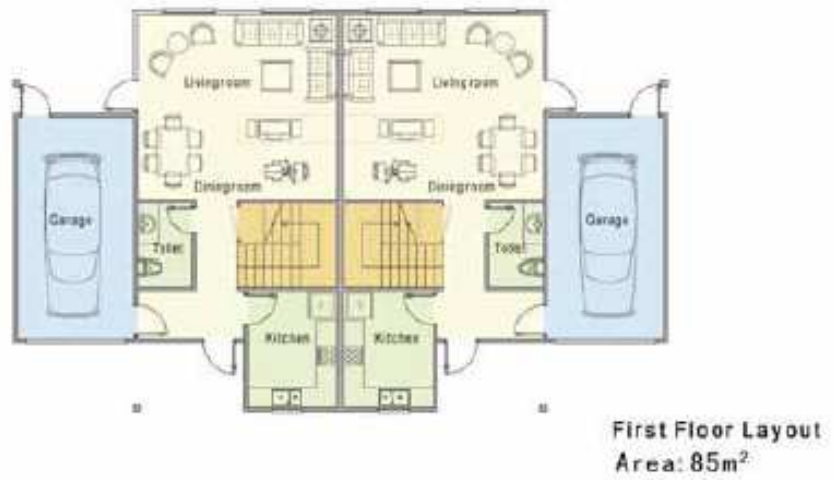

## **(130) Residential Houses Samples – Wholesale Euro FOB prices**

**Model: Acacia – 310.29 m2 Luxury House**

**310 m2 of Luxury living space priced at 83,900 Euro FOB**

**BUSINESS SUPPORT INTERNATIONAL**

**www.business-support.com**  
**info@business-support.com**

Model: Duplex – 151 m2 each of the 2 semi-detached houses = 302 m2 Total

Two semi detached houses, each of 151 m2 for 72,000 Euro FOB for the 302 m2 total

**Model: Gingko – 242 m2 of Luxury House**

**242 m2 of Luxury living space priced at 67,700 Euro FOB**

**First Floor Layout  
Area: 132m<sup>2</sup>**

**Second Floor Layout  
Area: 110m<sup>2</sup>**

**Model: Jarrah – 160 m2 of Luxury House on one level**

**Second Floor Layout  
Area:71m<sup>2</sup>**

**Model: Maple – 206 m2 of Luxury House**

**206 m2 of Luxury living space priced at 58,700 Euro FOB**

**First Floor Layout  
Area: 116m<sup>2</sup>**

**Second Floor Layout  
Area: 90m<sup>2</sup>**