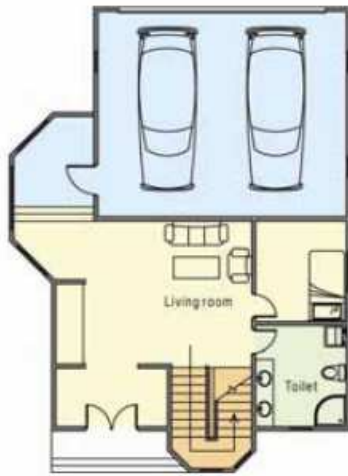

**160 m2 of Luxury living space priced at 43,000 Euro FOB**

**Model: Katrina – 171 m2 of Luxury Living space**

**171 m2 of Luxury Living space priced at 49,700 Euro FOB**

**First Floor Layout  
Area:100m<sup>2</sup>**

**Second Floor Layout  
Area:71m<sup>2</sup>**

**Model: Maple – 206 m2 of Luxury House**

**206 m2 of Luxury living space priced at 58,700 Euro FOB**

**First Floor Layout  
Area: 116m<sup>2</sup>**

**Second Floor Layout  
Area: 90m<sup>2</sup>**

**BUSINESS SUPPORT INTERNATIONAL**  
[www.business-support.com](http://www.business-support.com)  
[info@business-support.com](mailto:info@business-support.com)

**Model: Poplar – 302 m2 of Spacious Living on Three Floors**

**302 m2 of Spacious Living on Three Floors for 67,000 Euro FOB**

**First Floor Layout  
Area:122m<sup>2</sup>**

**Second Floor Layout  
Area:90m<sup>2</sup>**

**Third Floor Layout  
Area: 90m<sup>2</sup>**